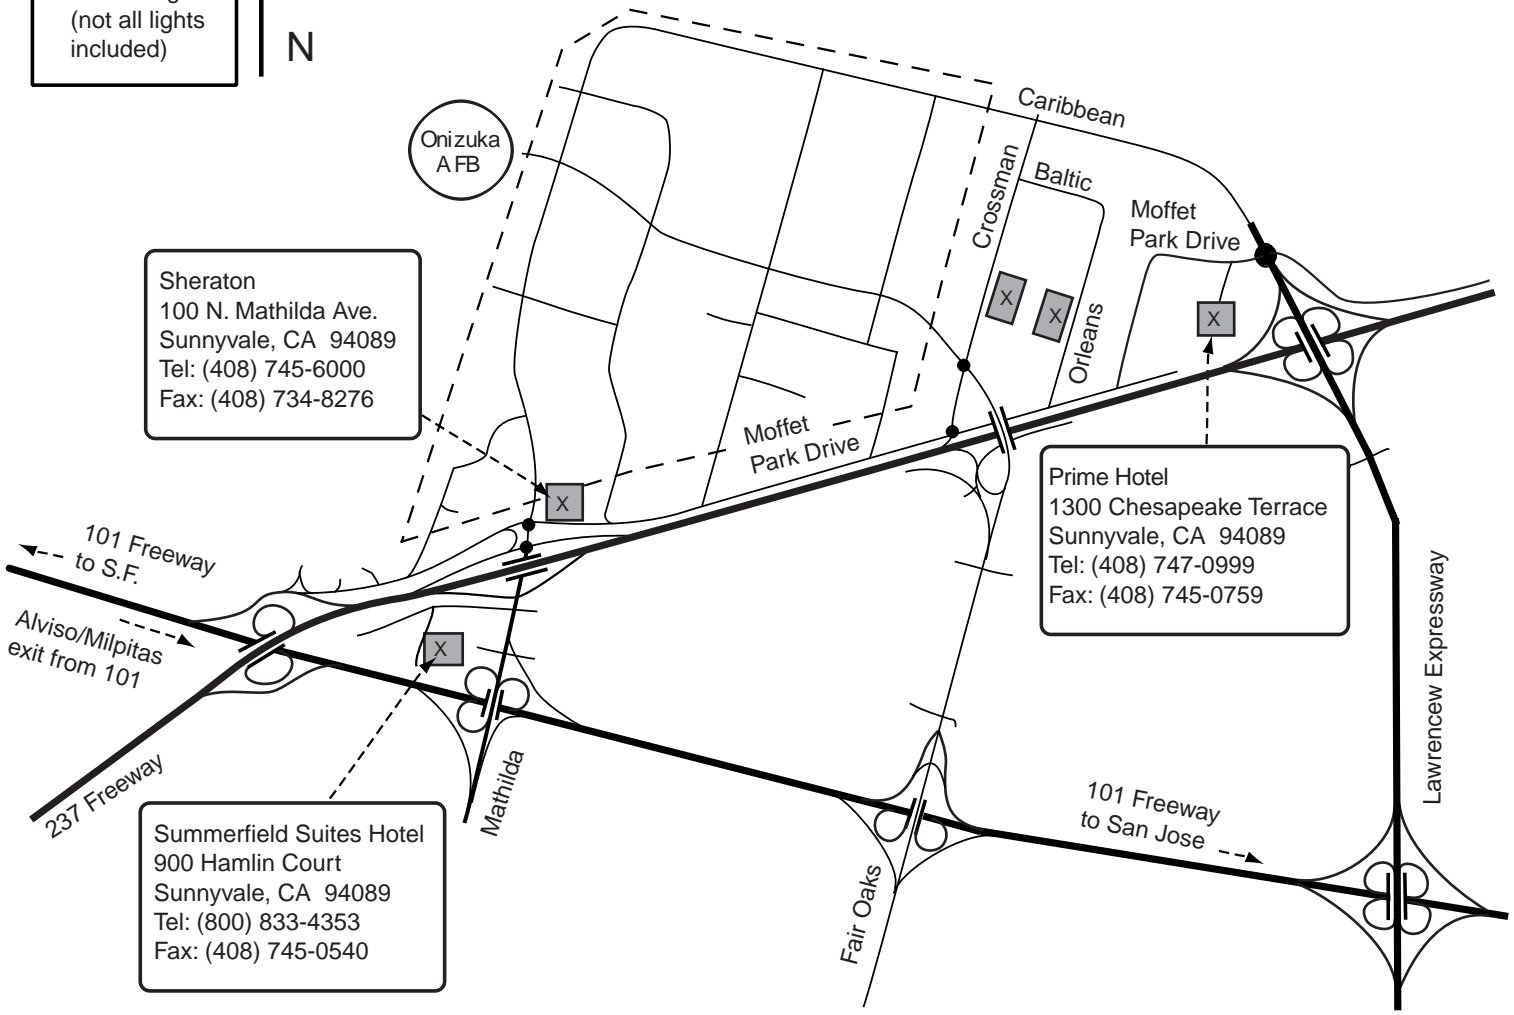

↑ N

From San Francisco Airport:

To Crossman Building: Take US-101 South towards San Jose. Stay on 101 South for approximately 27 miles, then take Lawrence Expressway North. Continue on Lawrence Expressway until you cross over Highway 237 (at this point, Lawrence turns into Caribbean). Go past the first stop light after crossing Highway 237, then make a left onto Crossman Avenue. Molecular Devices is on the left side of the street at 1312 Crossman Avenue.

To Orleans Building: Take US-101 South towards San Jose. Stay on 101 South for approximately 27 miles, then take Lawrence Expressway North. Continue on Lawrence Expressway until you cross over Highway 237 (at this point, Lawrence turns into Caribbean). At the first stop light after crossing Highway 237, make a left onto Moffet Park Drive (note: the overhead sign will read "Baylands Park"). Follow Moffet Park Drive as it curves left, then right. Make a right onto Orleans Drive. Molecular Devices is on the left side of the street at 1311 Orleans Drive.

To Orleans Building: Make a left onto the Guadalupe Parkway (Highway 87). After approximately 3 miles, exit onto US-101 North. Take the Lawrence Expressway North exit. Continue on Lawrence Expressway until you cross over Highway 237 (at this point, Lawrence turns into Caribbean). At the first stop light after crossing Highway 237, make a left onto Moffet Park Drive (note: the overhead sign will read "Baylands Park"). Follow Moffet Park Drive as it curves left, then right. Make a right onto Orleans Drive. Molecular Devices is on the left side of the street at 1311 Orleans Drive.